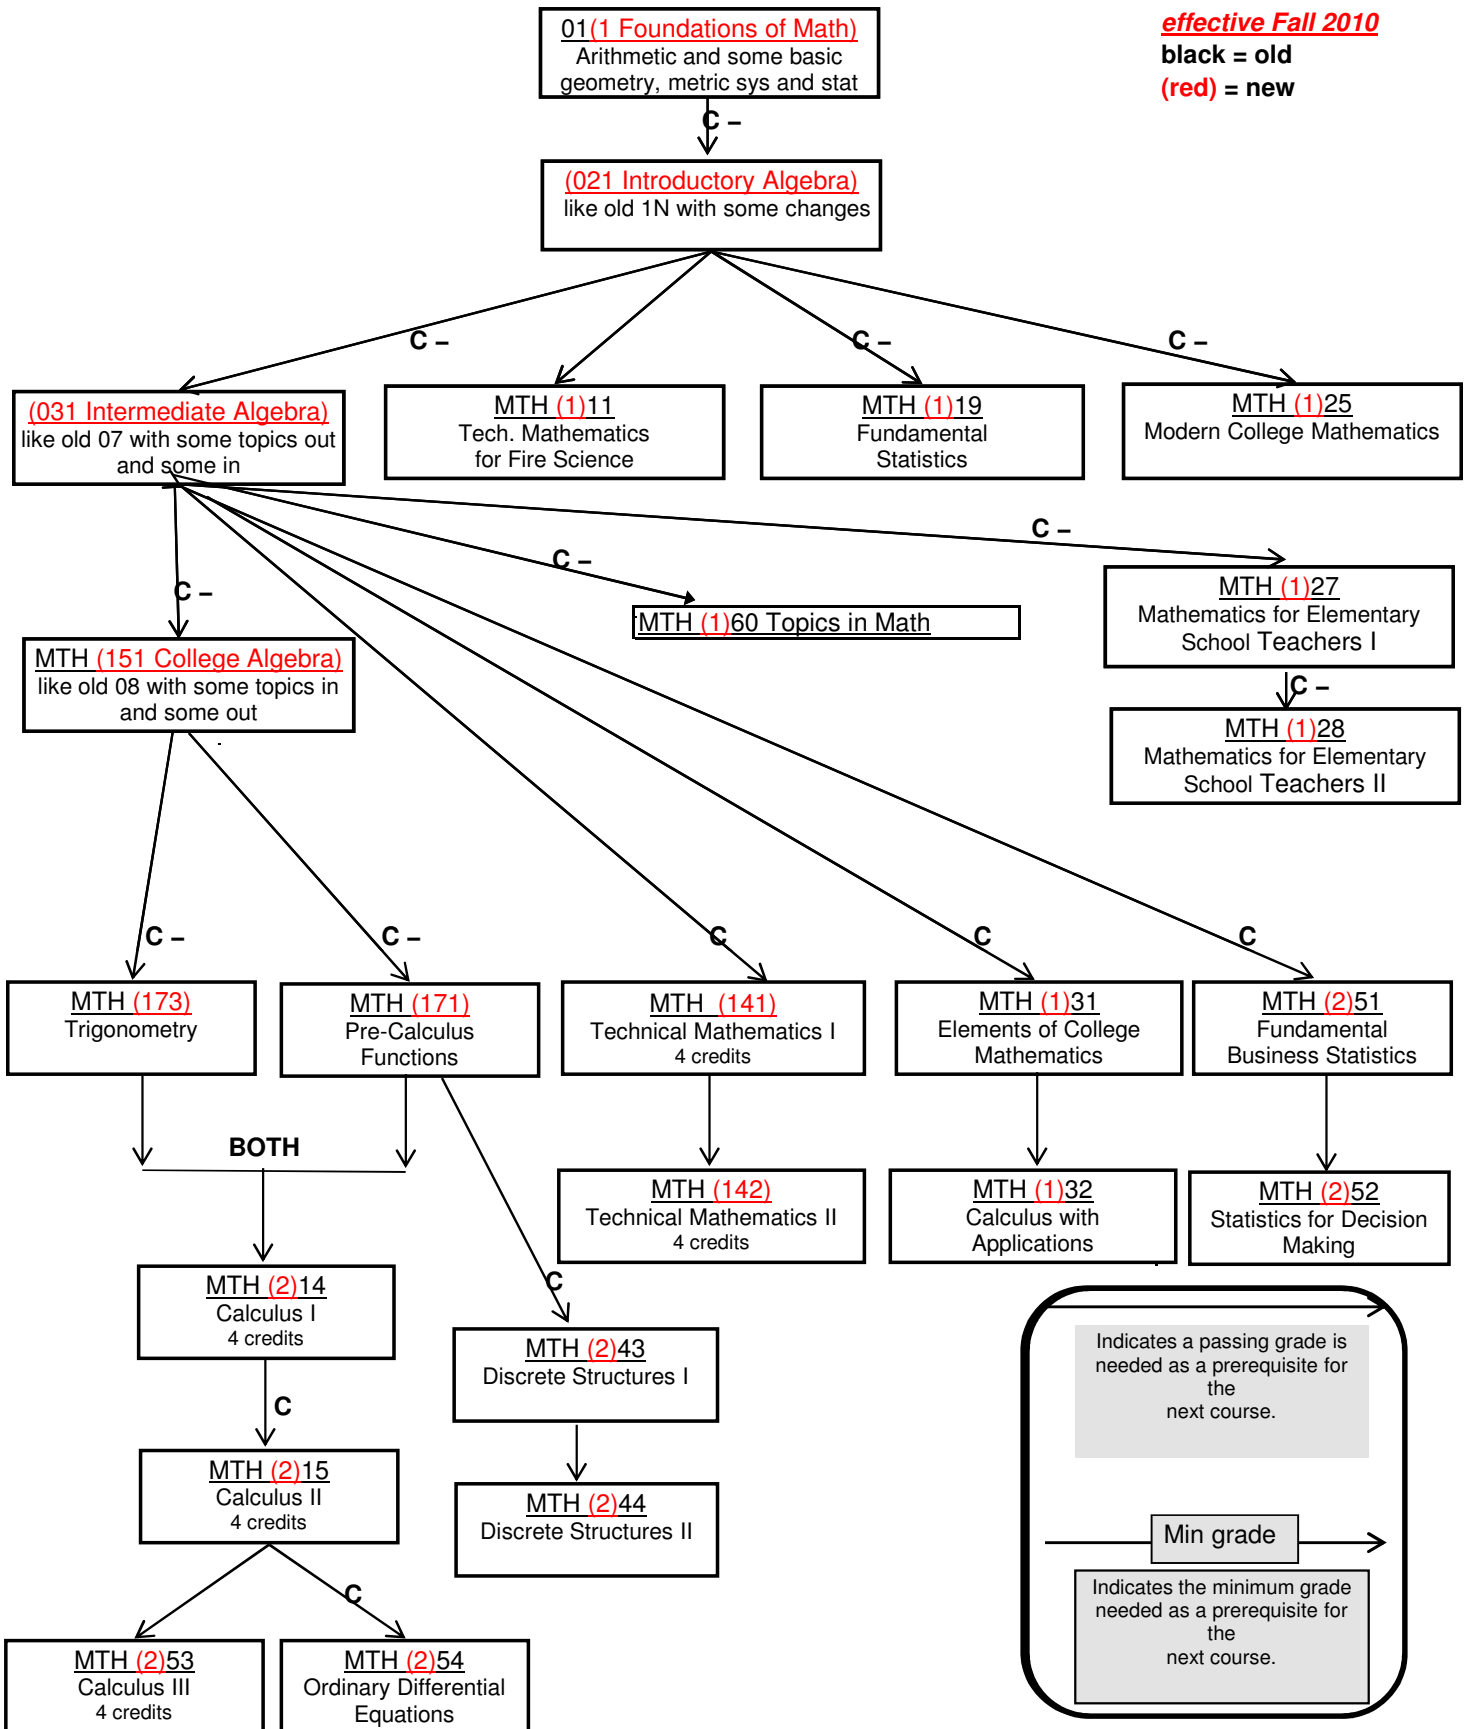

Each course has as its **PREQUISITE** the course immediately preceding it, including the indicated **MINIMUM** Grade

All courses are 3 credits unless otherwise indicated

effective Fall 2010

black = old

(red) = new

Indicates a passing grade is needed as a prerequisite for the next course.

Min grade →

Indicates the minimum grade needed as a prerequisite for the next course.

REFER TO THE CURRENT BCC CATALOG FOR COMPLETE EXPLANATIONS